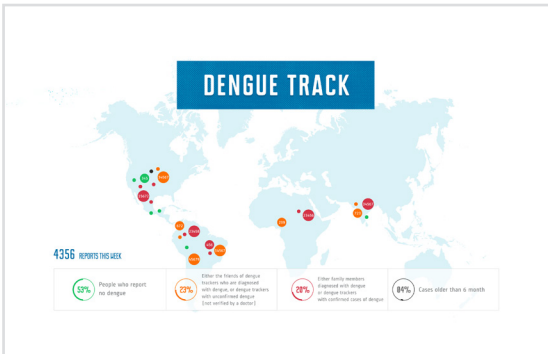

# THANKS FOR JOINING DENGUE TRACK

The challenge of mapping dengue fever is immense but digital technology can help. Dengue Track is an initiative from Break Dengue that is using big data to build the ultimate dengue tracking system.

This online interactive tool centralizes information about dengue outbreaks from a range of sources, adds data from social media channels, and alerts people when they may be at risk of dengue.

You can install this tool on your website and help us to collecting data, it's really easy, and together we can paint a true picture of dengue fever and predict future outbreaks.